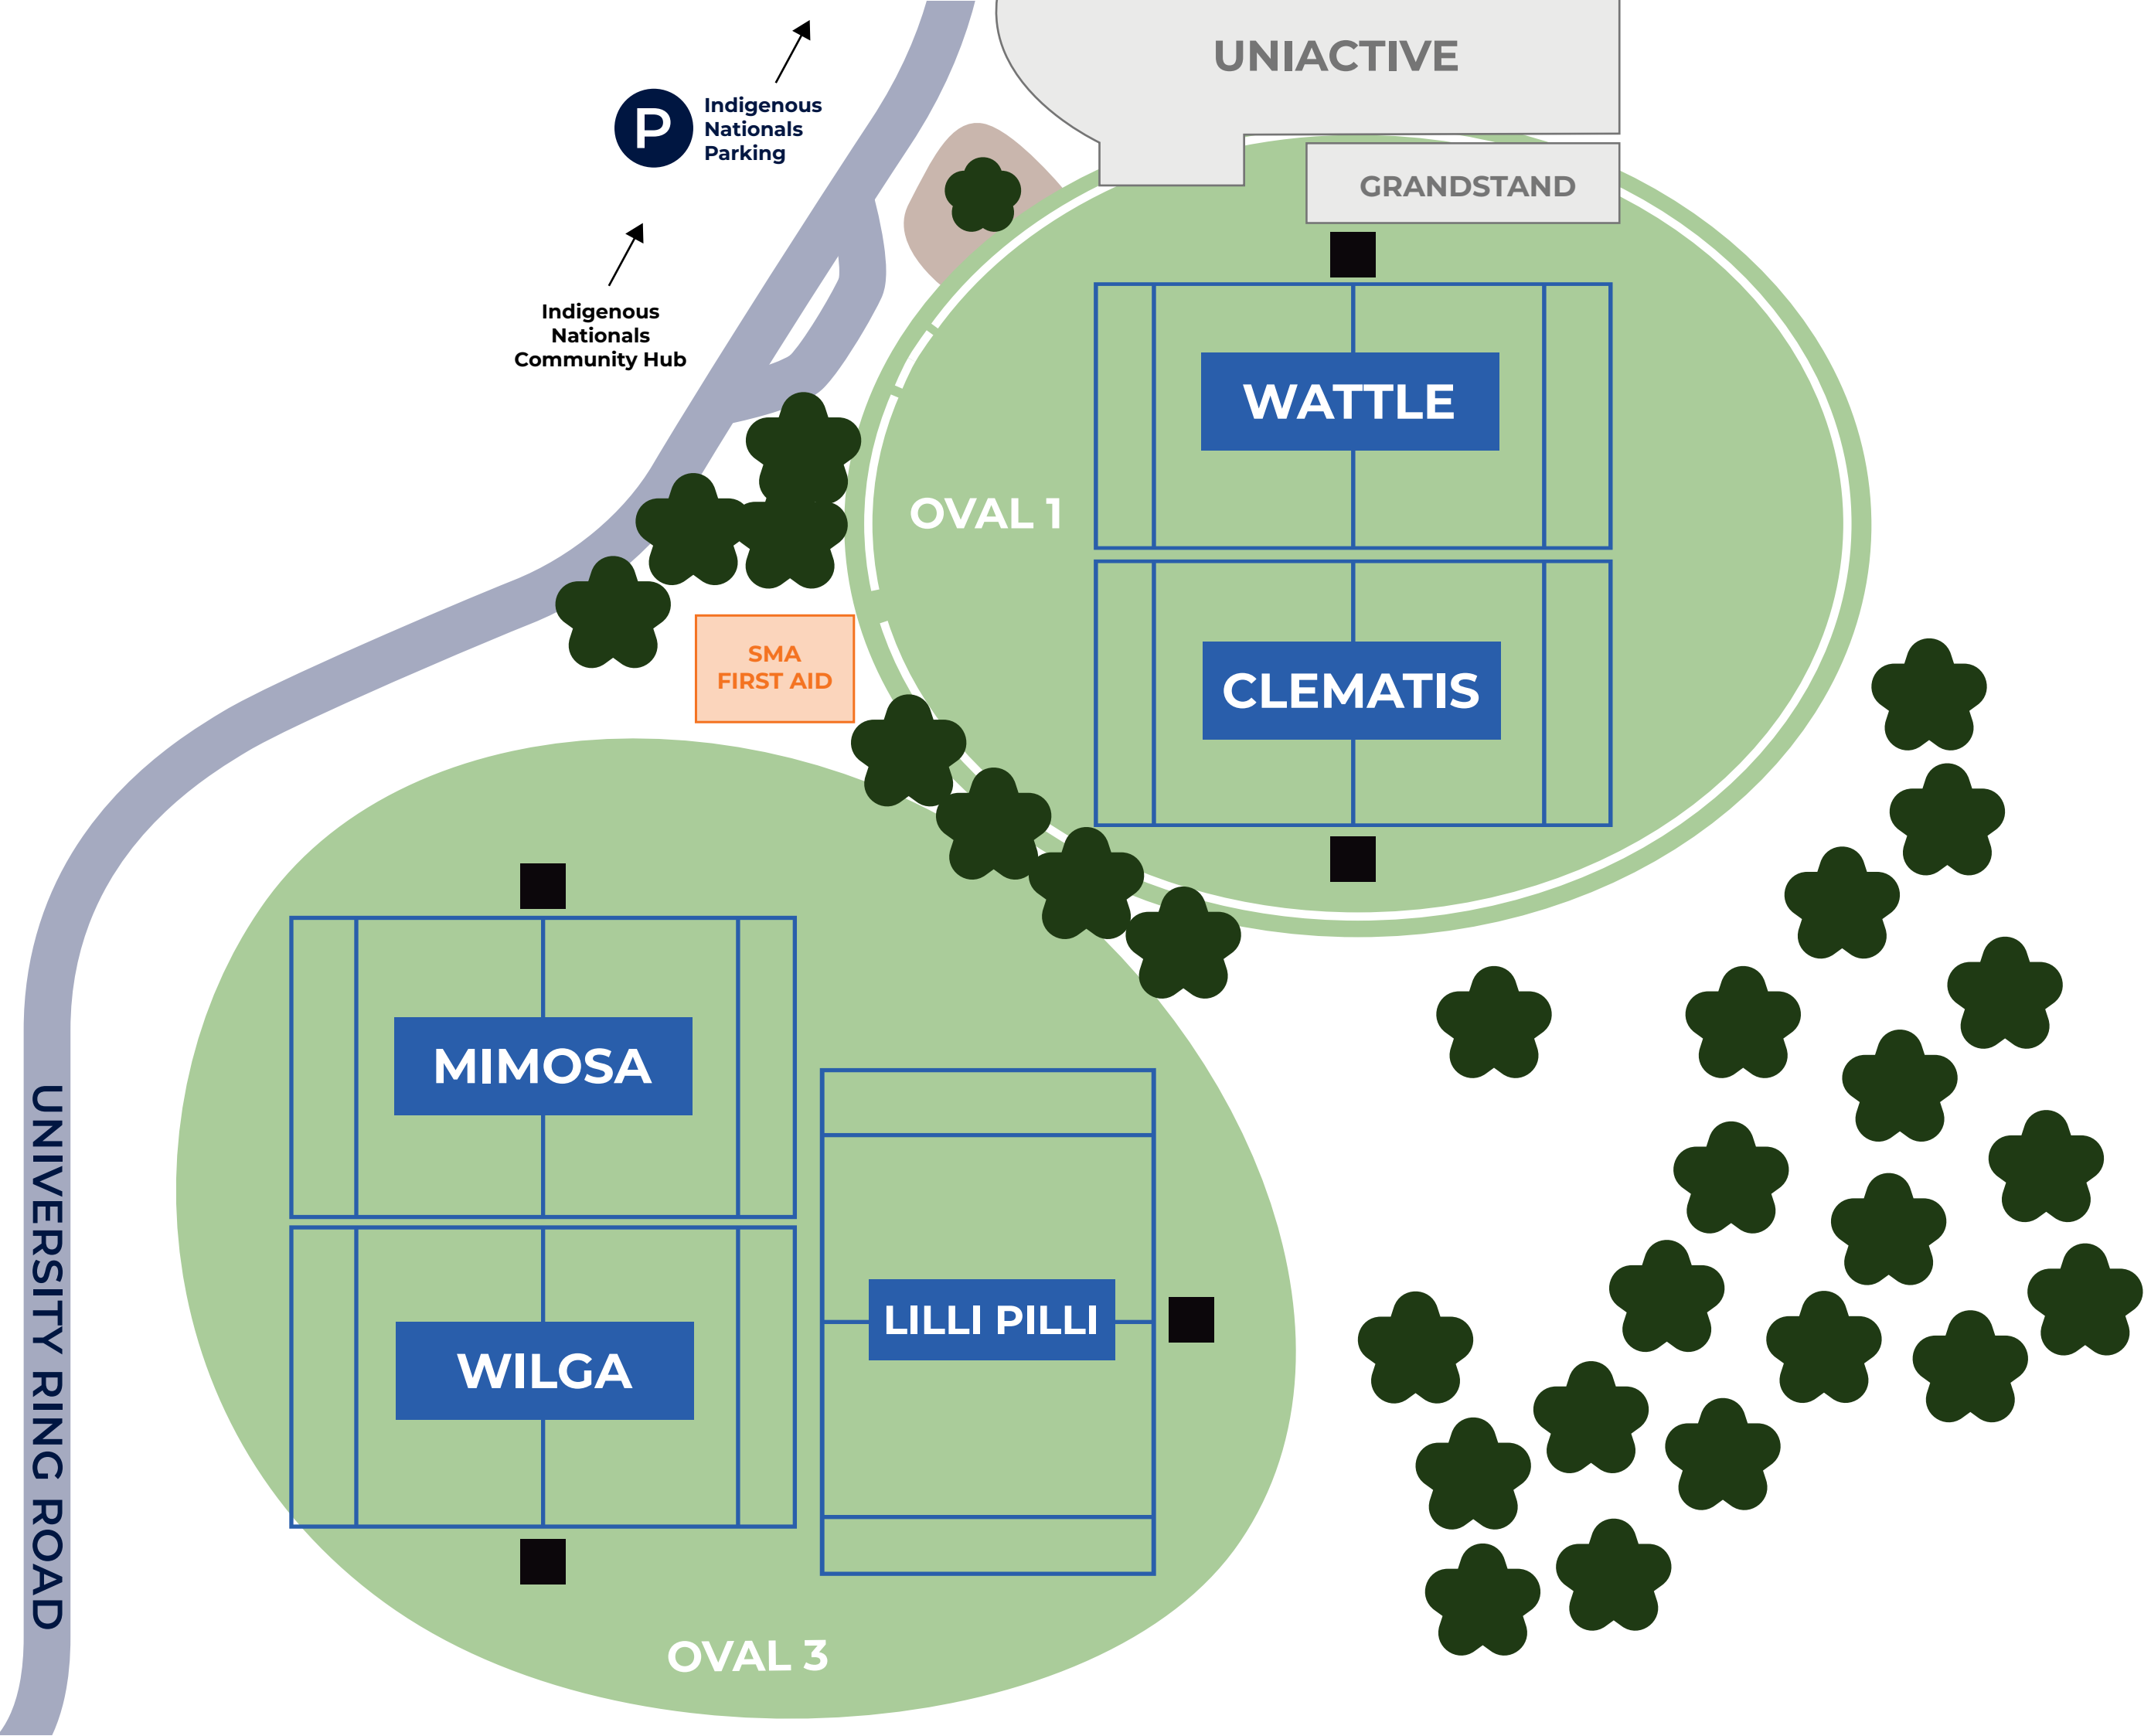

Indigenous
Nationals
Community Hub

P Indigenous Nationals Parking

OVAL 2

P Indigenous Nationals Parking

UNIVERSITY RING ROAD

ENTRY

UNIACTIVE

SPORTS HUB

STALL 5

MOB MARKETS (TUESDAY 25 JUNE)