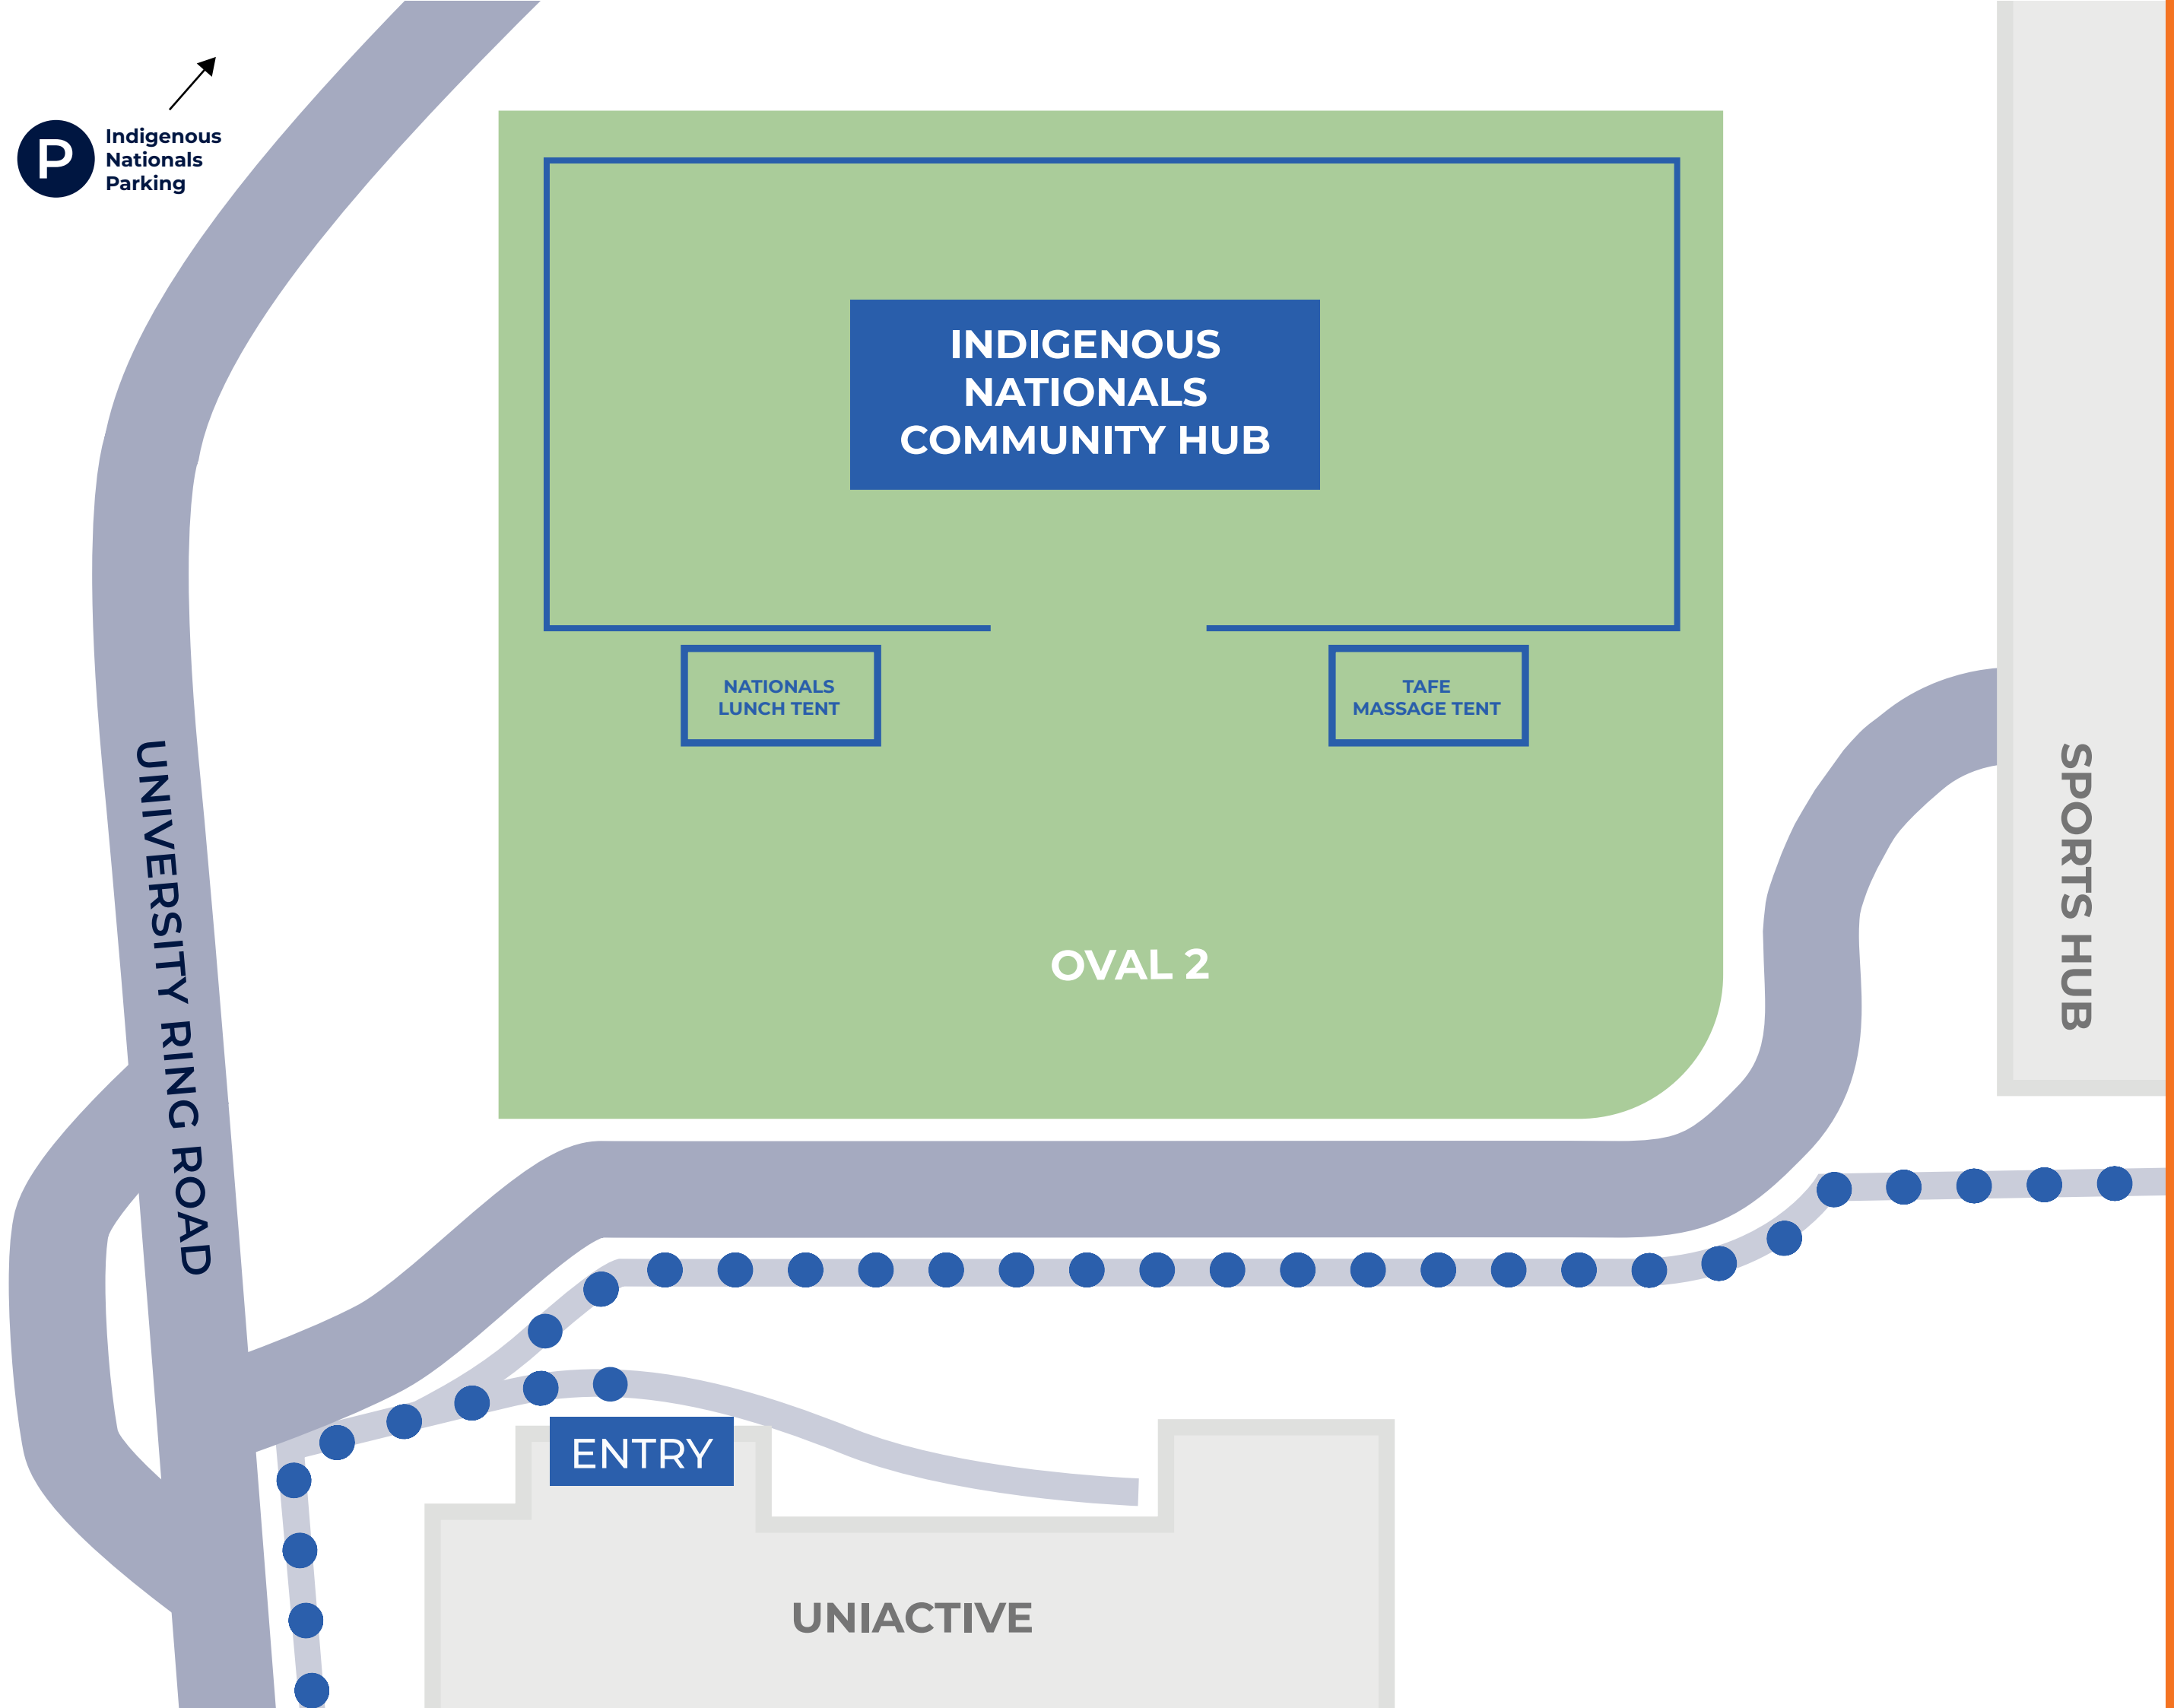

Indigenous
Nationals
Community Hub

P Indigenous Nationals Parking

OVAL 2

P Indigenous Nationals Parking

UNIVERSITY RING ROAD

ENTRY

UNIACTIVE

SPORTS HUB

STALL 5

MOB MARKETS (TUESDAY 25 JUNE)