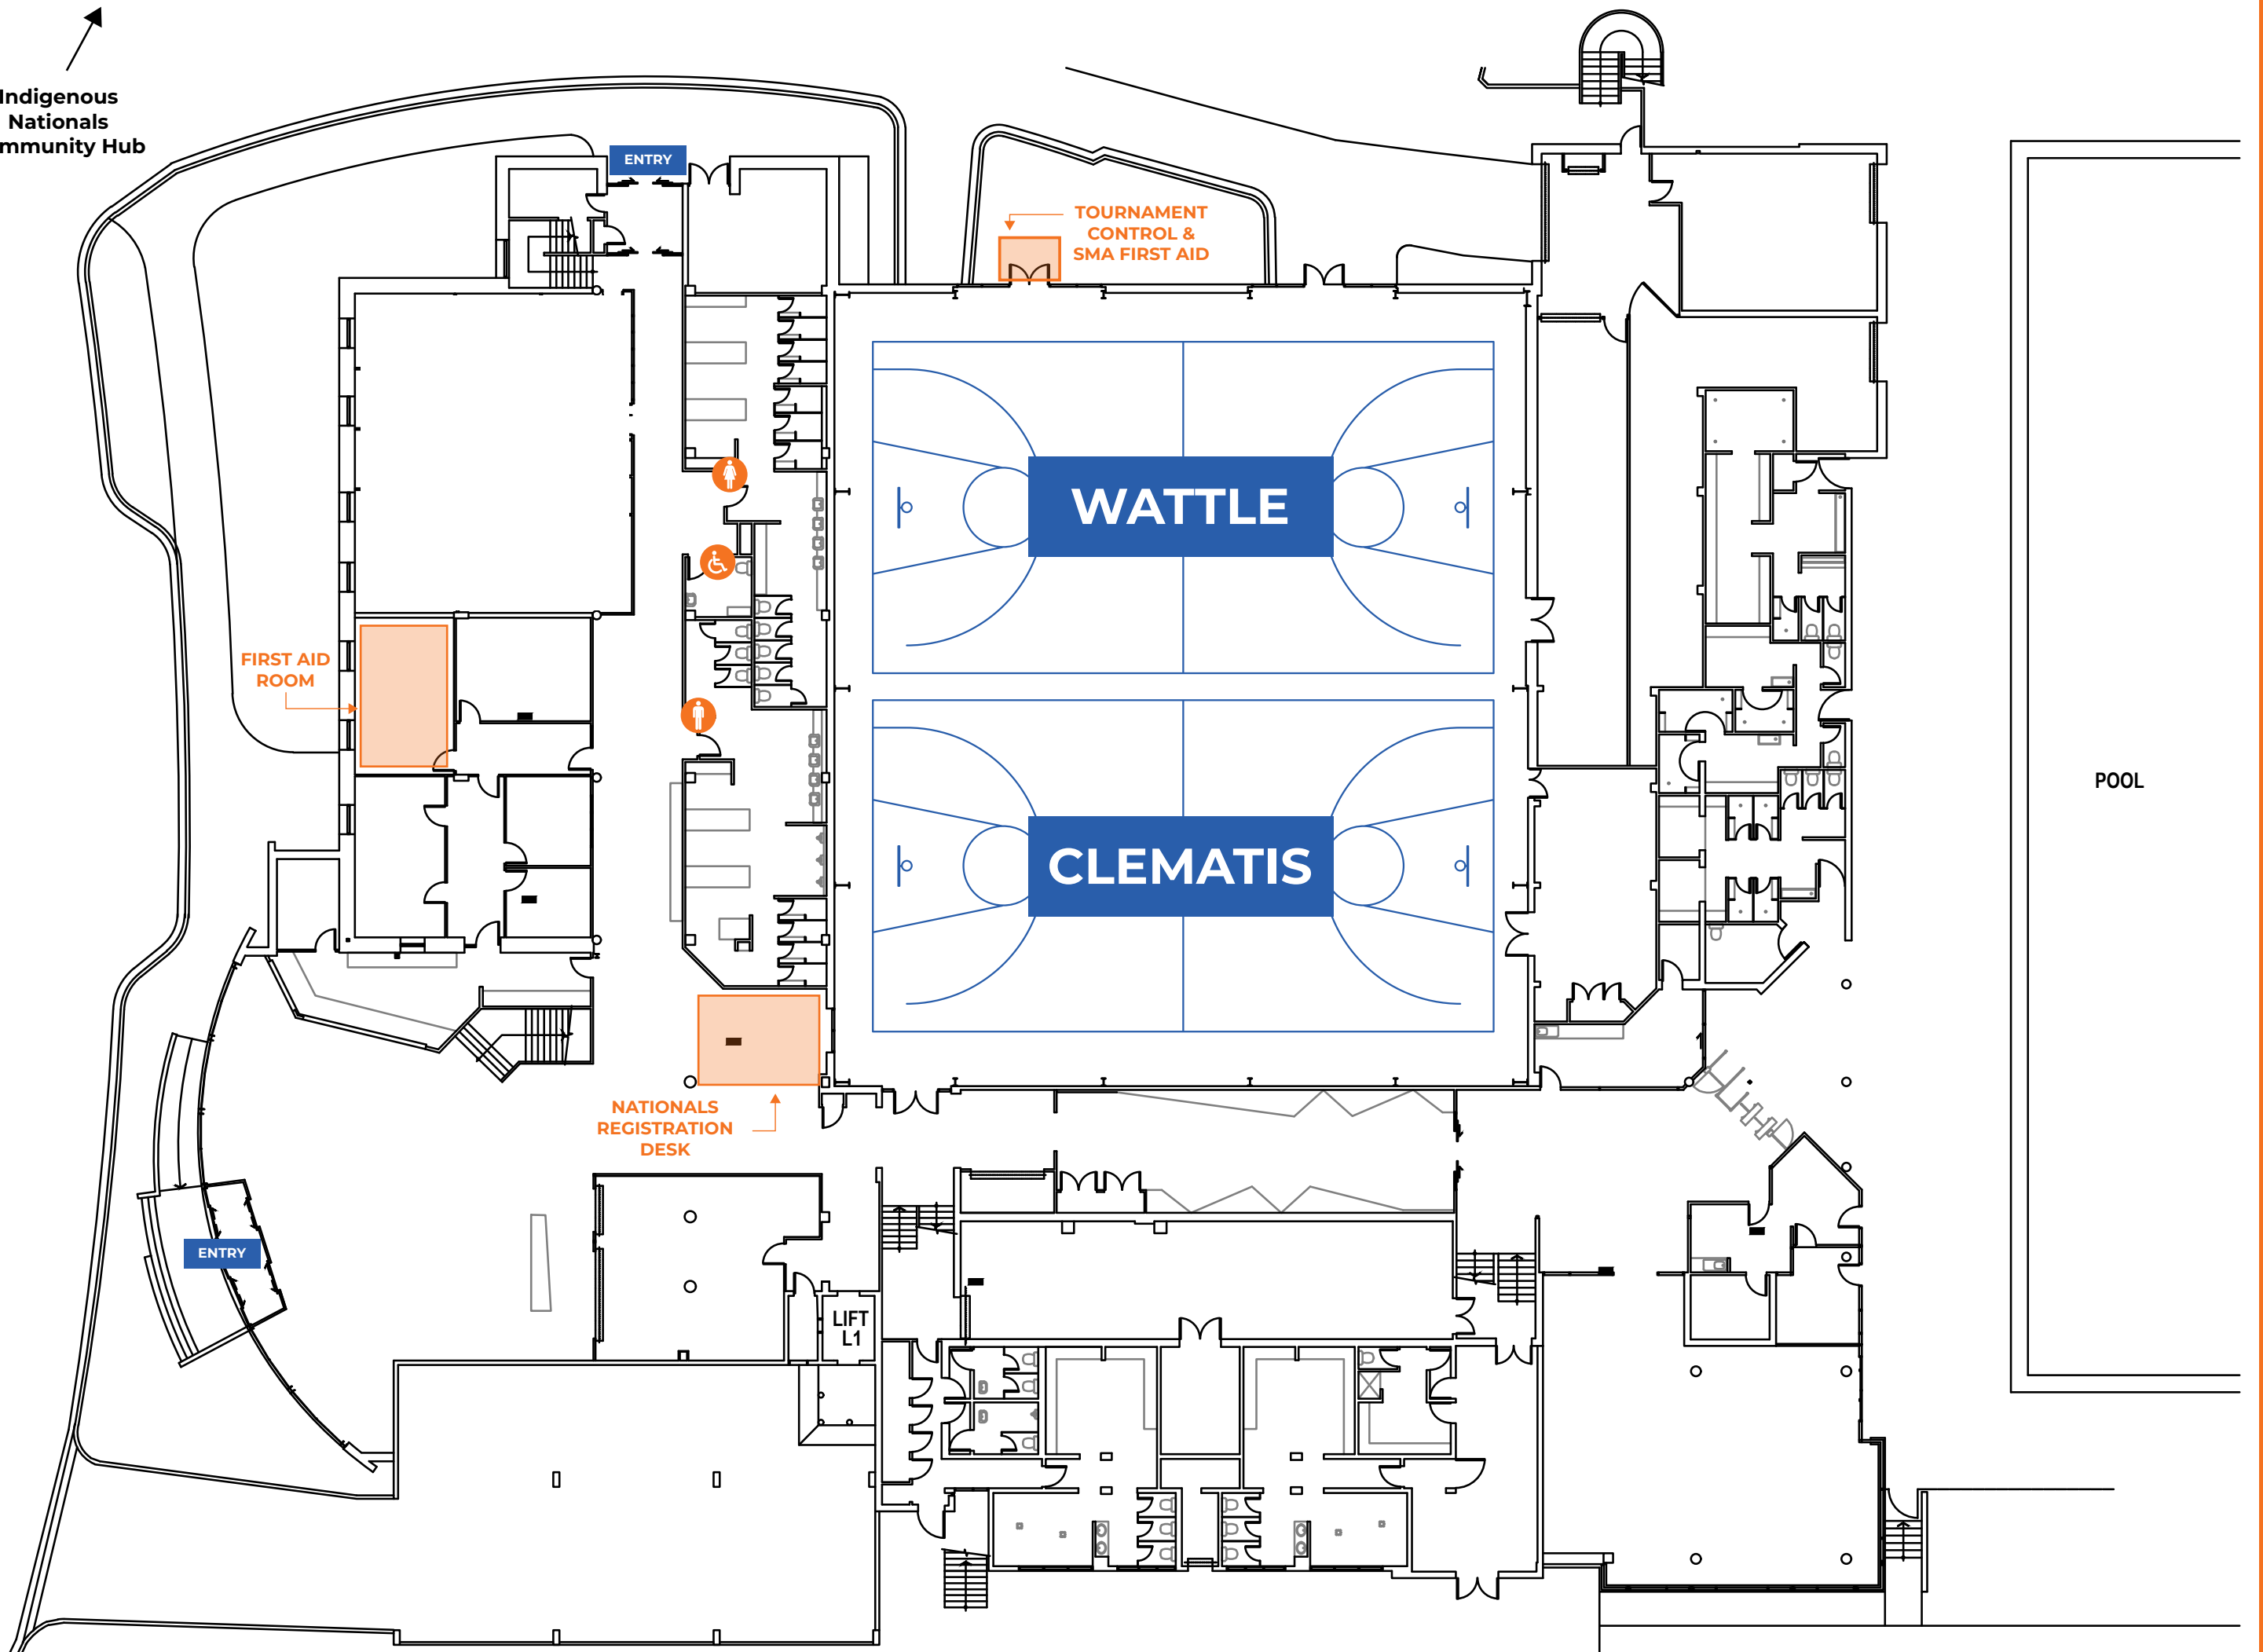

Indigenous
Nationals
Community Hub

P Indigenous Nationals Parking

OVAL 2

P Indigenous Nationals Parking

UNIVERSITY RING ROAD

ENTRY

UNIACTIVE

SPORTS HUB