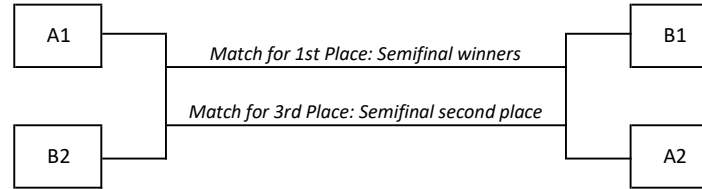

Pool 5

Sahar ALZHRANI	MELB
Ruiyu ZHANG	USYD
Jiacheng WANG	ANU

Pool 6

Yingxi LI	USYD
Lucinda BURGIN UHLHERR	MON
Valeriya KARMAZINA	UTS

Pool 7

Mio TARDY	UQ
Kico IMAI-ARNOLD	UNSW
Thi Cam Tu NGUYEN	MELB
Maya VULETICH	USYD

Pool 8

Agnes LEE	USYD
Monique TOVEY	MELB
Suzy MYANT	UTS
Kimberley GUNAWAN	MON

Match for 1st Place: SF1 winner vs SF2 winner

Match for 3rd Place: SF1 second vs SF2 second

Individual Dan Grade Women

COURT A

COURT B

Individual Dan Grade Men

COURT A

Pool A

USYD	James OH ¹
ANU	Yixing HE
UTS	Renon KAWASAKI
MELB	Koki HAYAO

COURT B

Pool B

Samuel ANDERSON	MDU
Macca HOU	UTS
Ihuan (Andrew) GUNAWAN	UNSW
Akihiro UKEGUCHI ²	UTS

Teams Kyu Grade

COURT A

COURT B

Teams Open Grade

COURT A

COURT B