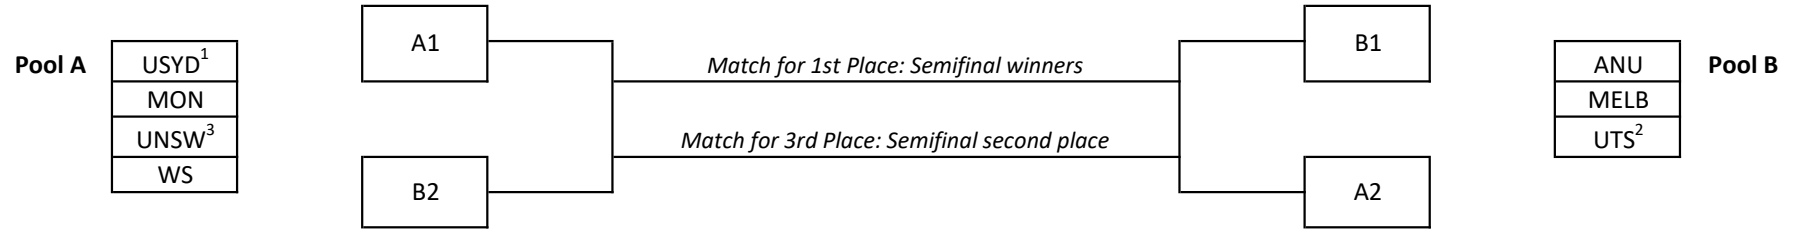

Pool 8

Agnes LEE	USYD
Monique TOVEY	MELB
Suzy MYANT	UTS
Kimberley GUNAWAN	MON

Match for 1st Place: SF1 winner vs SF2 winner

Match for 3rd Place: SF1 second vs SF2 second

Individual Dan Grade Women

COURT A

COURT B

Individual Dan Grade Men

COURT A

Pool A

USYD	James OH ¹
ANU	Yixing HE
UTS	Renon KAWASAKI
MELB	Koki HAYAO

COURT B

Pool B

Samuel ANDERSON	MDU
Macca HOU	UTS
Ihuan (Andrew) GUNAWAN	UNSW
Akihiro UKEGUCHI ²	UTS

Teams Kyu Grade

COURT A

COURT B

Teams Open Grade

COURT A

COURT B