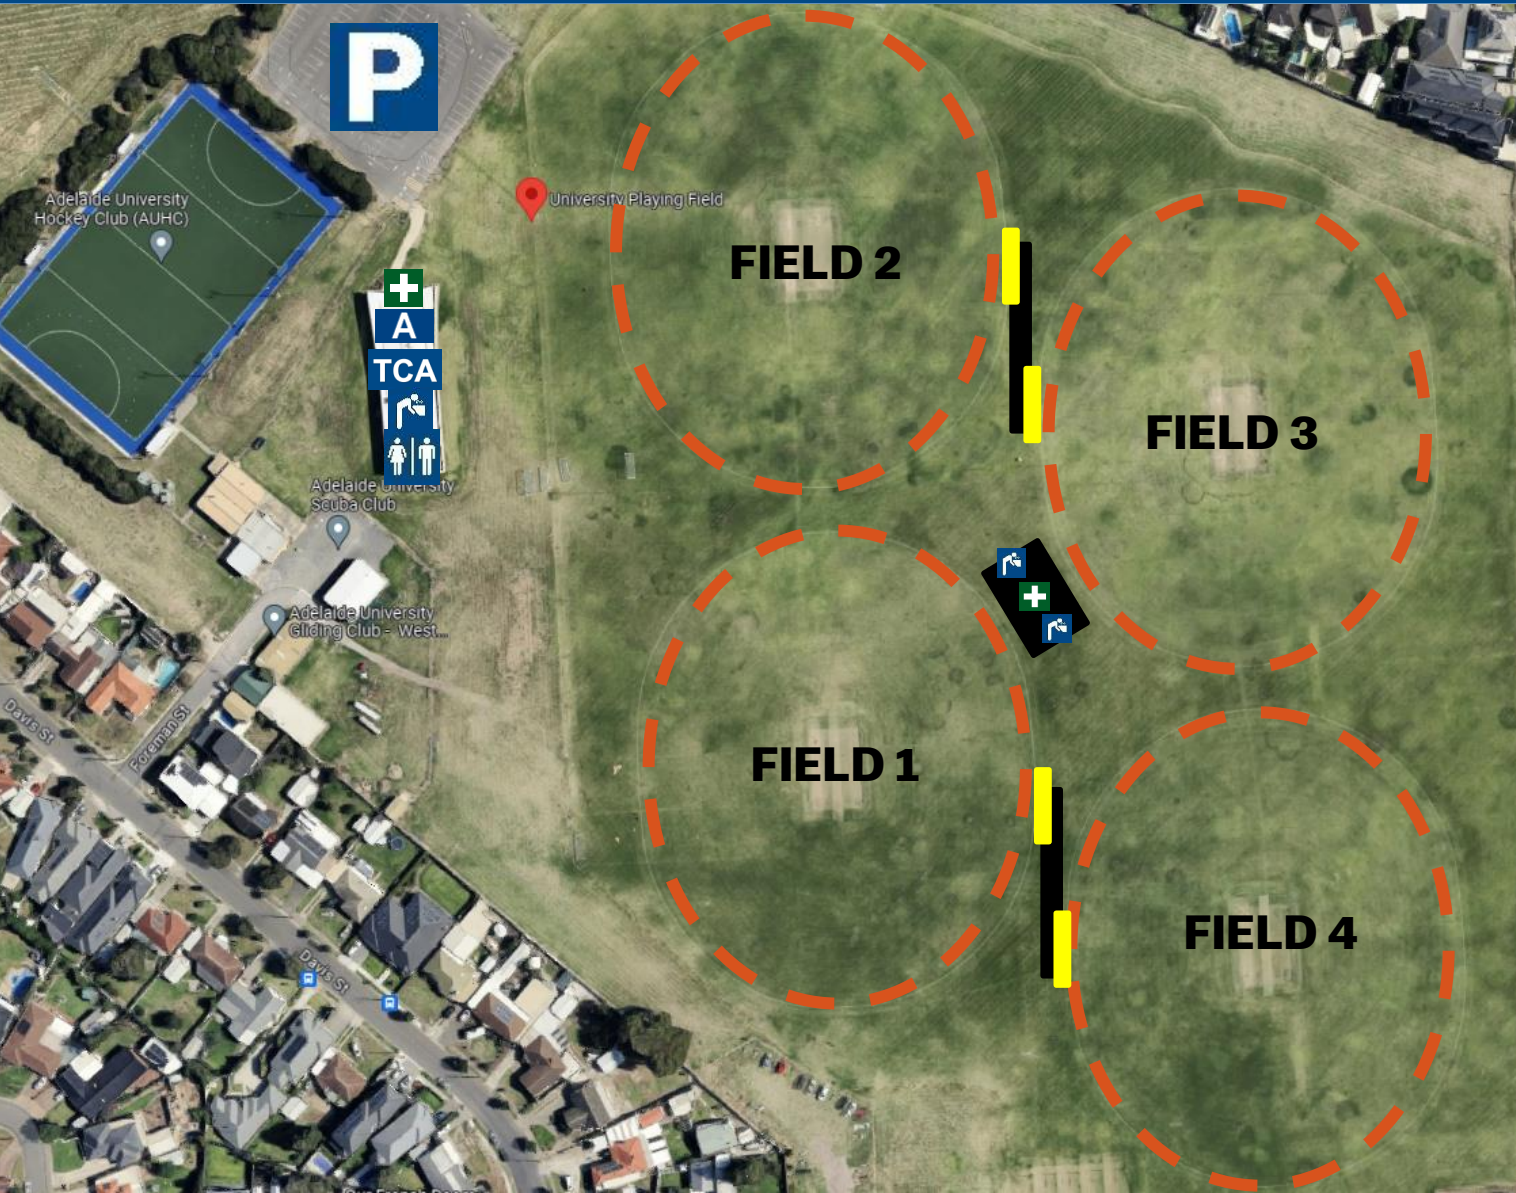

2023 UniSport Nationals T20 Cricket Maps

West Beach University Oval Nationals T20 Cricket Access Map

- Field of play
- Tournament control area
- Parking
- Pick up/drop off
- Public transport bus stop
- Driving entrance to venue
- Toilets
- Food and drinks
- First aid
- Field sheds

Google Maps Link:
https://maps.app.goo.gl/i_dWS3qGfLY89GSYh9

West Beach University Oval Nationals T20 Cricket Site Map

-  Field of play
-  TCA
-  Accreditation checks
-  Car Park
-  First Aid
-  Food & Drinks
-  Toilets & Changerooms
-  Drinking Water
-  Access to venue
-  Marquees
-  Score & team bench

Park 12 University Oval Nationals T20 Cricket Access Map

- Field of play
- Tournament control area
- Parking
- Pick up/drop off
- Public transport bus stop
- Driving entrance to venue
- Toilets
- Food and drinks
- First aid
- Field sheds

Google Maps Link:
<https://maps.app.goo.gl/YVrYLLKXxnABt65aA>

Park 10 University Oval Nationals T20 Cricket Access Map

- Field of play
- Tournament control area
- Parking
- Pick up/drop off
- Public transport bus stop
- Driving entrance to venue
- Short walk from Park 12
- Toilets
- Food and drinks
- First aid
- Field sheds