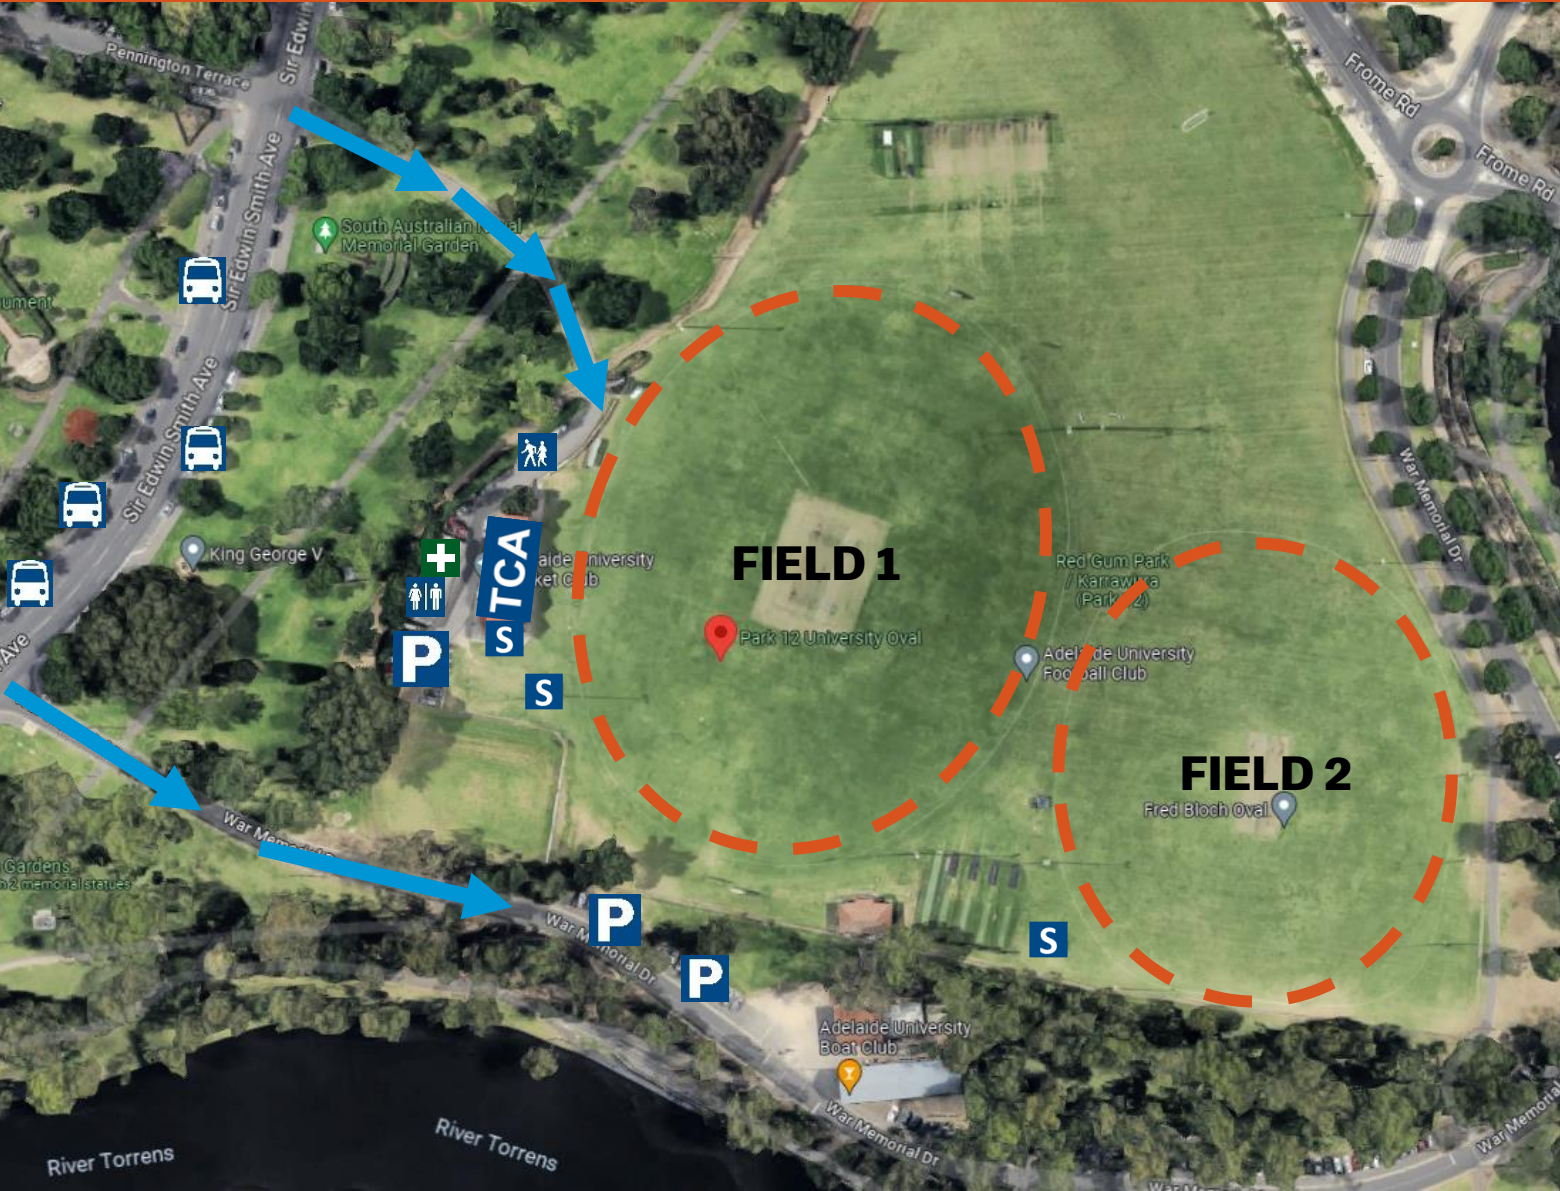

2023 UniSport Nationals T20 Cricket Maps

West Beach University Oval Nationals T20 Cricket Access Map

- Field of play
- Tournament control area
- Parking
- Pick up/drop off
- Public transport bus stop
- Driving entrance to venue
- Toilets
- Food and drinks
- First aid
- Field sheds

Google Maps Link:
https://maps.app.goo.gl/i_dWS3qGfLY89GSYh9

West Beach University Oval Nationals T20 Cricket Site Map

-  Field of play
-  TCA
-  Accreditation checks
-  Car Park
-  First Aid
-  Food & Drinks
-  Toilets & Changerooms
-  Drinking Water
-  Access to venue
-  Marquees
-  Score & team bench

Park 12 University Oval Nationals T20 Cricket Access Map

- Field of play
- Tournament control area
- Parking
- Pick up/drop off
- Public transport bus stop
- Driving entrance to venue
- Toilets
- Food and drinks
- First aid
- Field sheds

Google Maps Link:
<https://maps.app.goo.gl/YVrYLLKXxnABt65aA>

Park 10 University Oval Nationals T20 Cricket Access Map

- Field of play
- Tournament control area
- Parking
- Pick up/drop off
- Public transport bus stop
- Driving entrance to venue
- Short walk from Park 12
- Toilets
- Food and drinks
- First aid
- Field sheds